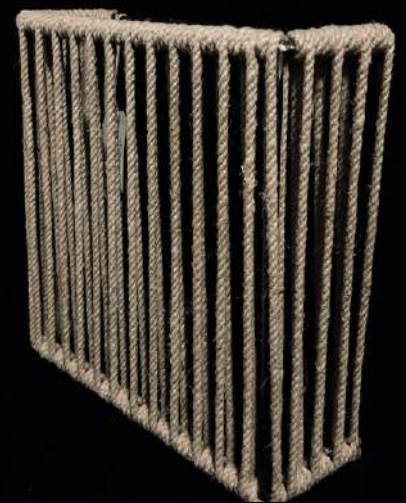

CORDA

ref: 05058
20 x 10 x 30 cm

ref: 02600
30 x 10 x 30 cm

ref: 03852
20 x 10 x 43 cm